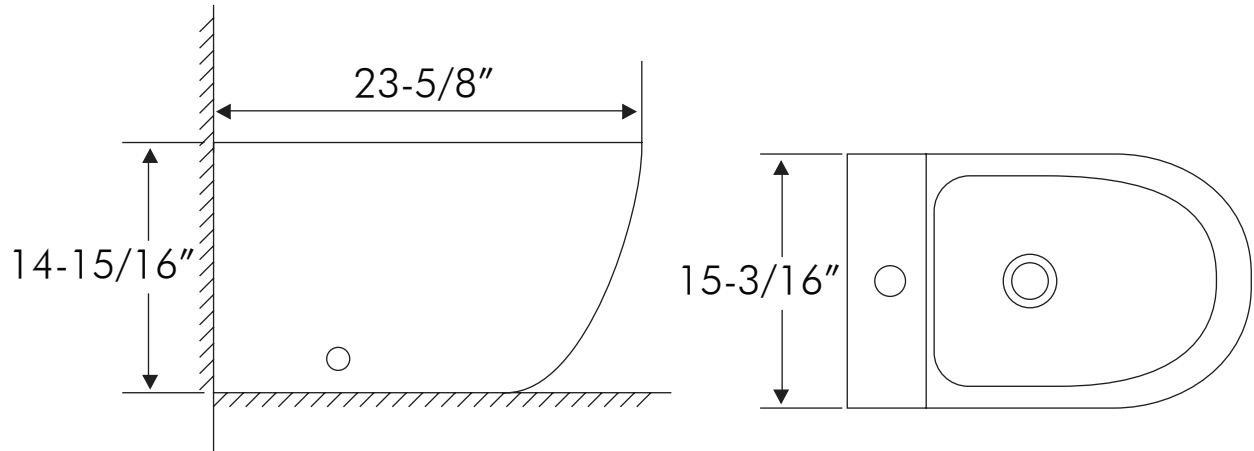

BSN-1101

TOILETS **SERIES**

FEATURES

- Ceramic material
- White gloss finish
- Drain not included
- One piece construction
- Floor mount

BIDET BSN-1101

MODEL	BSN-1101
BOWL SHAPE	OVAL
HEIGHT	14-15/16"
LENGTH	23-5/8"
WIDTH	15-3/16"
INSTALLATION TYPE	FLOOR MOUNT
MATERIAL	CERAMIC
FINISH	WHITE GLOSS
WATERSENSE CERTIFIED	NO
PRODUCT WEIGHT	62.0006 LB
UPC APPROVED	NO